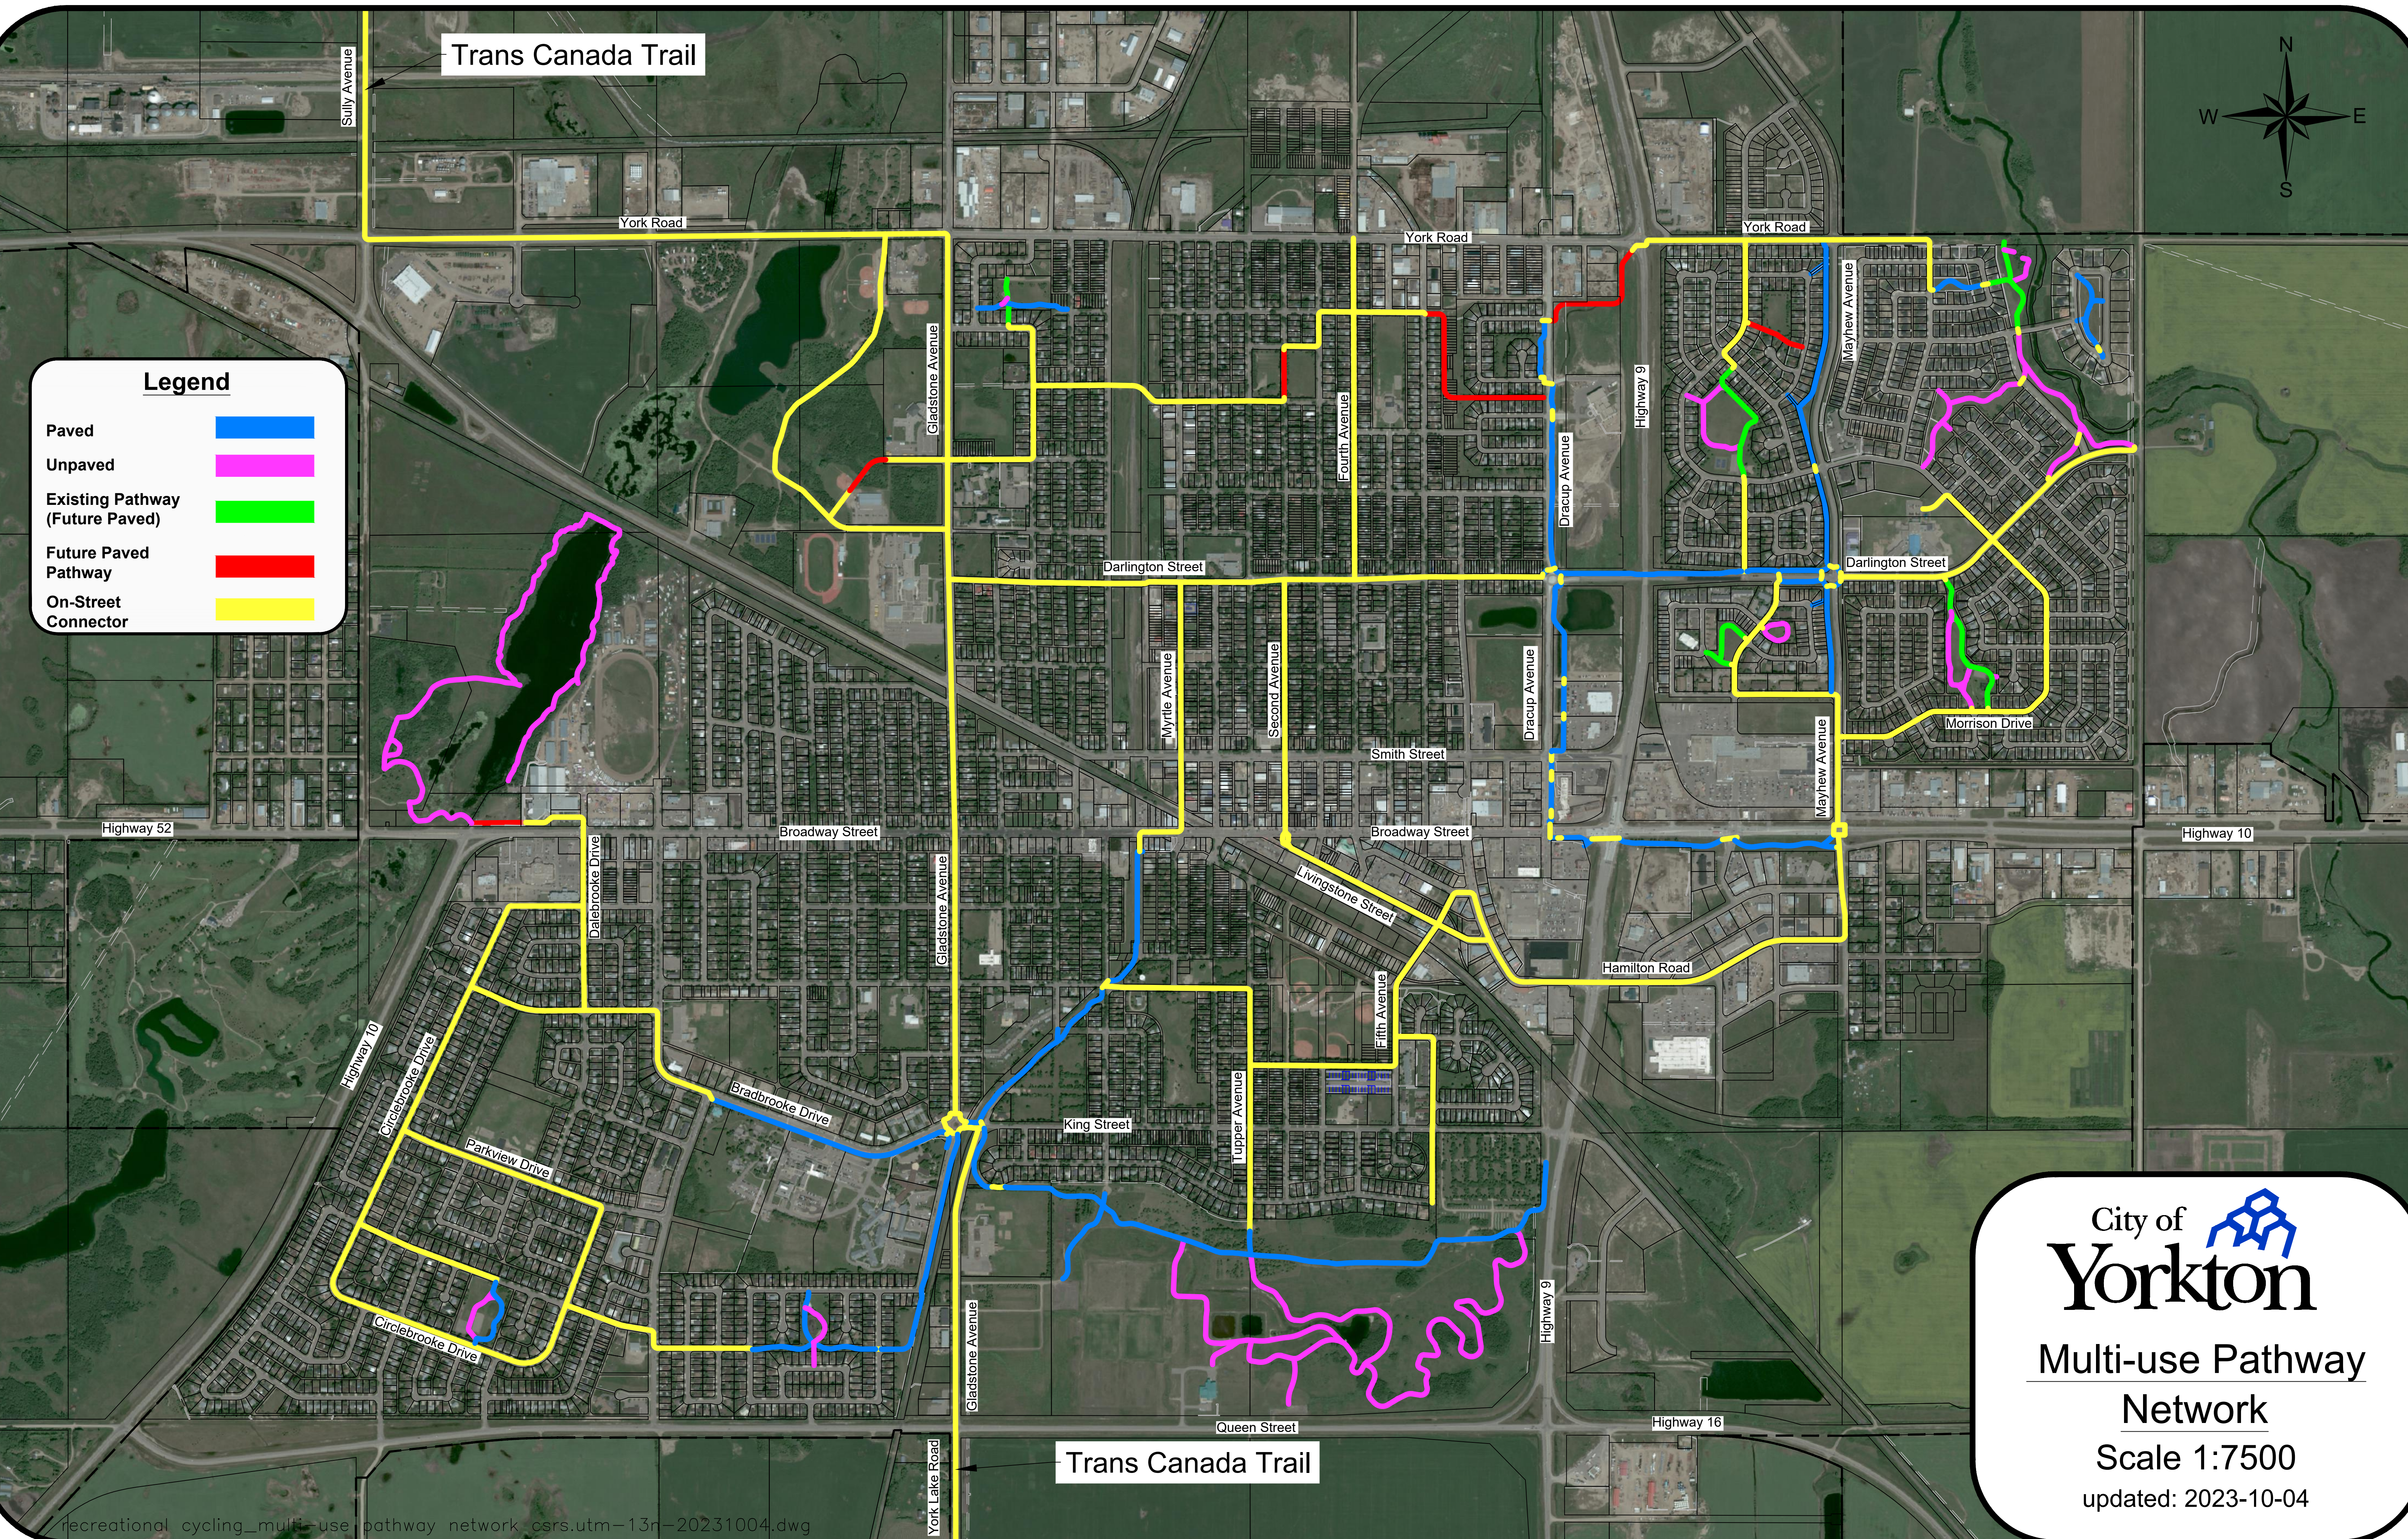

Legend

- Paved
- Unpaved
- Existing Pathway (Future Paved)
- Future Paved Pathway
- On-Street Connector

City of 
Yorkton
Multi-use Pathway
Network
Scale 1:7500
updated: 2023-10-04