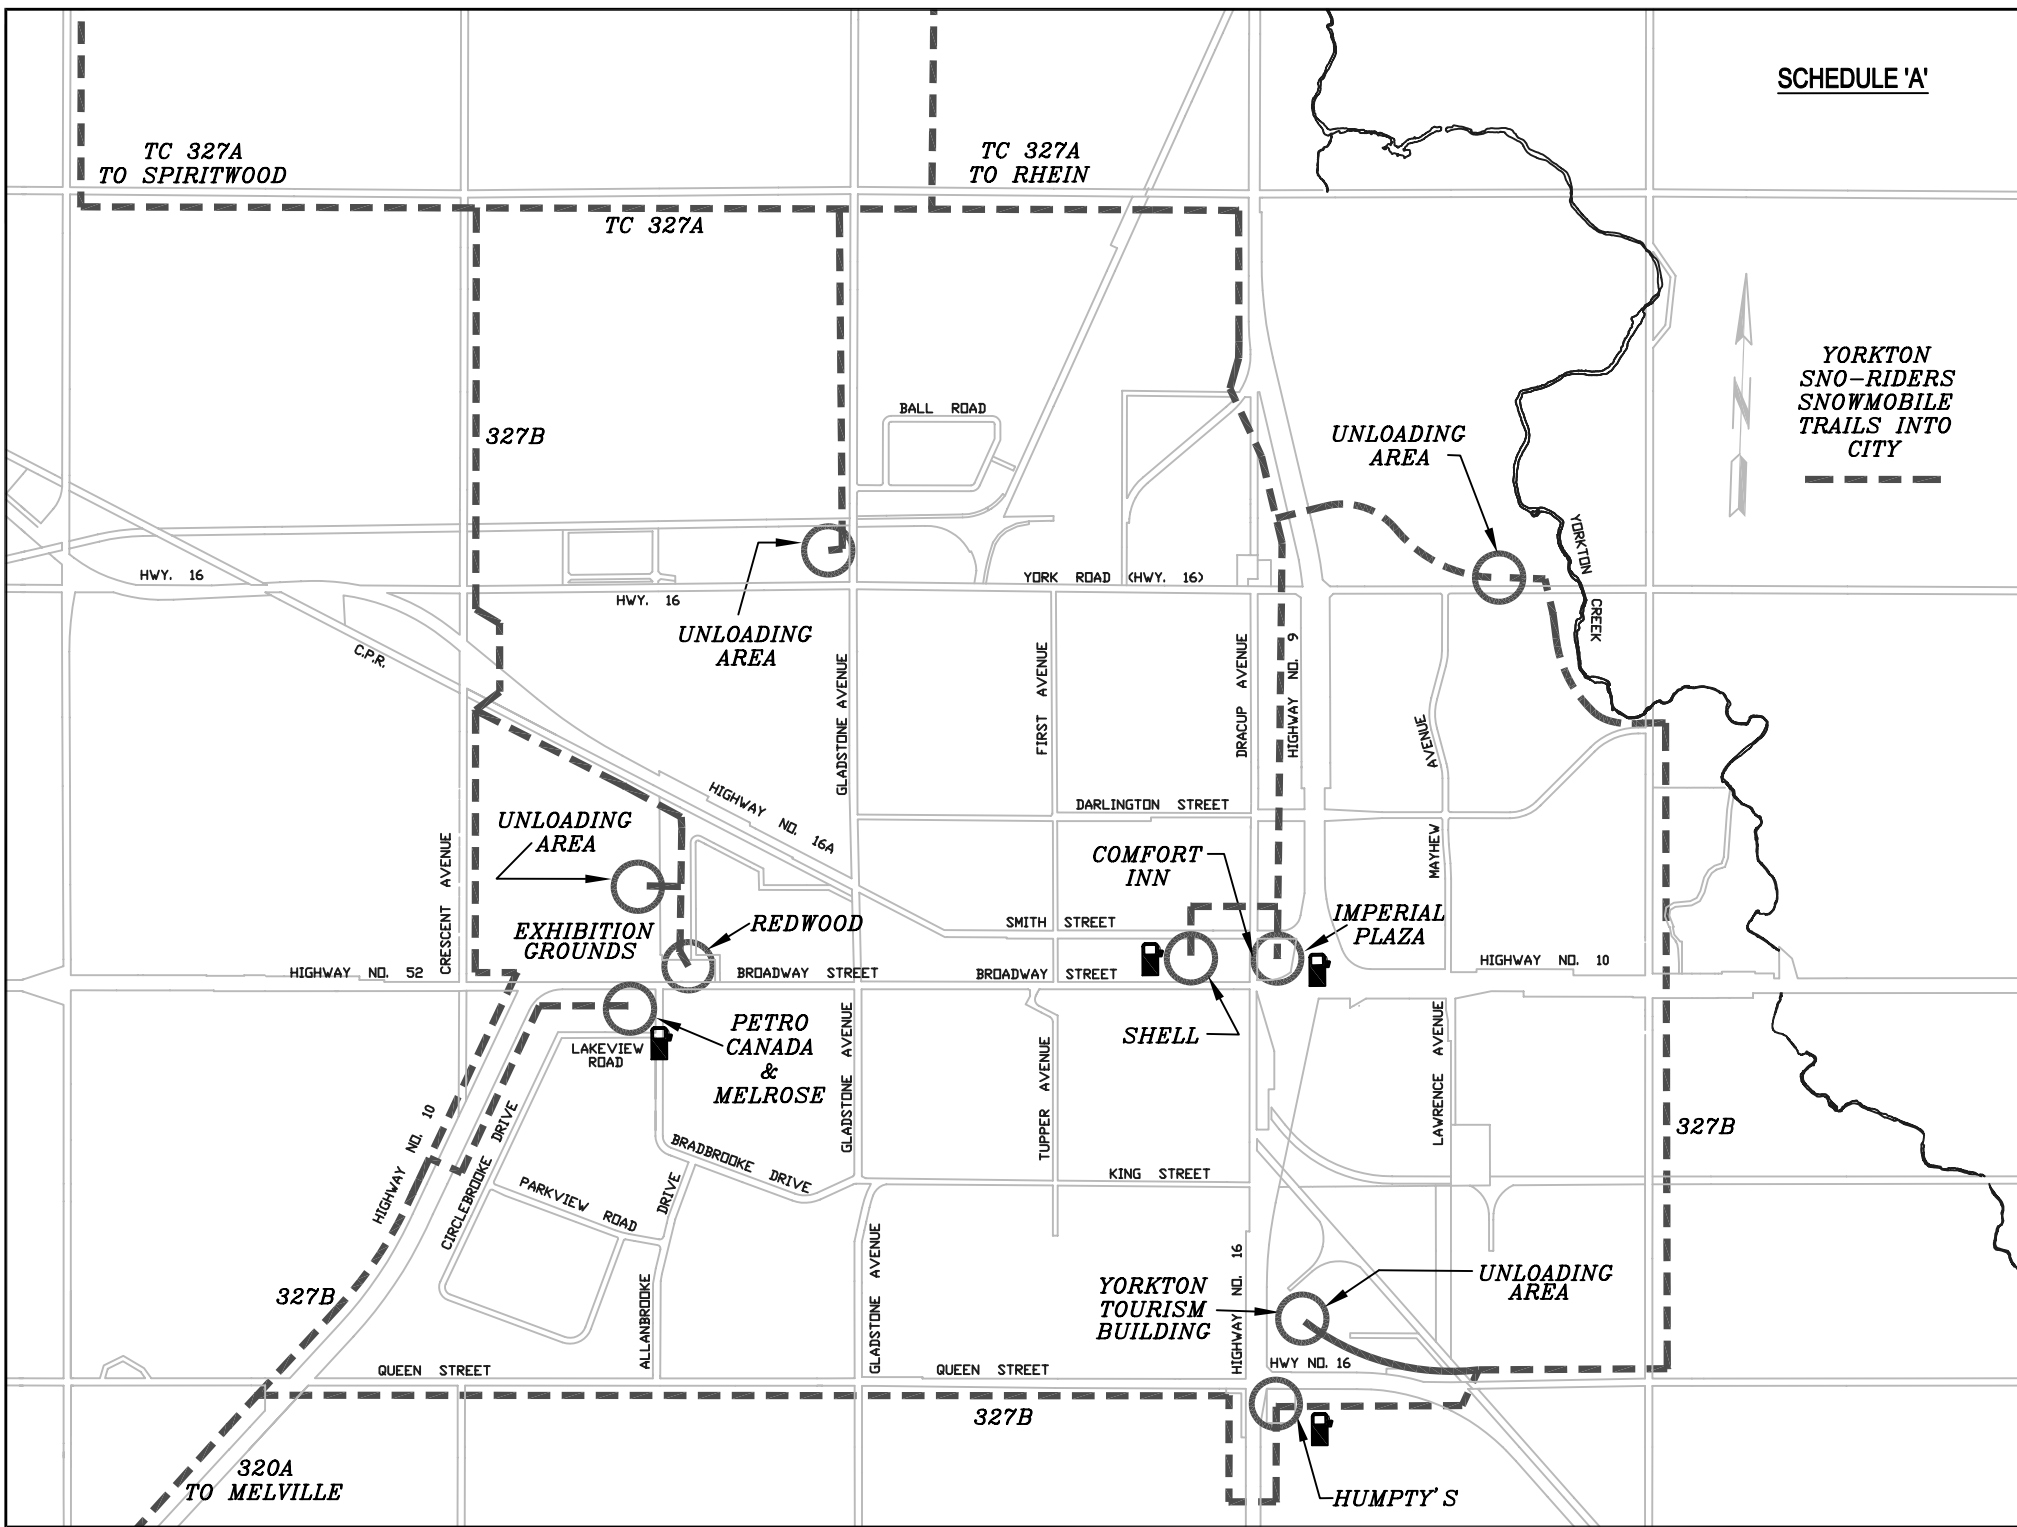

SCHEDULE 'A'

**YORKTON
SNO-RIDERS
SNOWMOBILE
TRAILS INTO
CITY**

TC 327A
TO SPIRITWOOD

TC 327A
TO RHEIN

TC 327A

327B

UNLOADING
AREA

HWY. 16

HWY. 16

YORK ROAD (HWY. 16)

UNLOADING
AREA

C.P.R.

UNLOADING
AREA

HIGHWAY NO. 16A

DARLINGTON STREET

EXHIBITION
GROUNDS

REDWOOD

COMFORT
INN

SMITH STREET

IMPERIAL
PLAZA

HIGHWAY NO. 52

CRESCENT AVENUE

BROADWAY STREET

BROADWAY STREET

HIGHWAY NO. 10

PETRO
CANADA
&
MELROSE

SHELL

327B

327B

HIGHWAY NO. 10

CIRCLEBROOKE DRIVE

PARKVIEW ROAD

ALLANBROOKE DRIVE

BRADBROOKE DRIVE

GLADSTONE AVENUE

TUPPER AVENUE

LAWRENCE AVENUE

KING STREET

YORKTON
TOURISM
BUILDING

UNLOADING
AREA

QUEEN STREET

QUEEN STREET

HIGHWAY NO. 16

HWY NO. 16

327B

320A
TO MELVILLE

HUMPTY'S