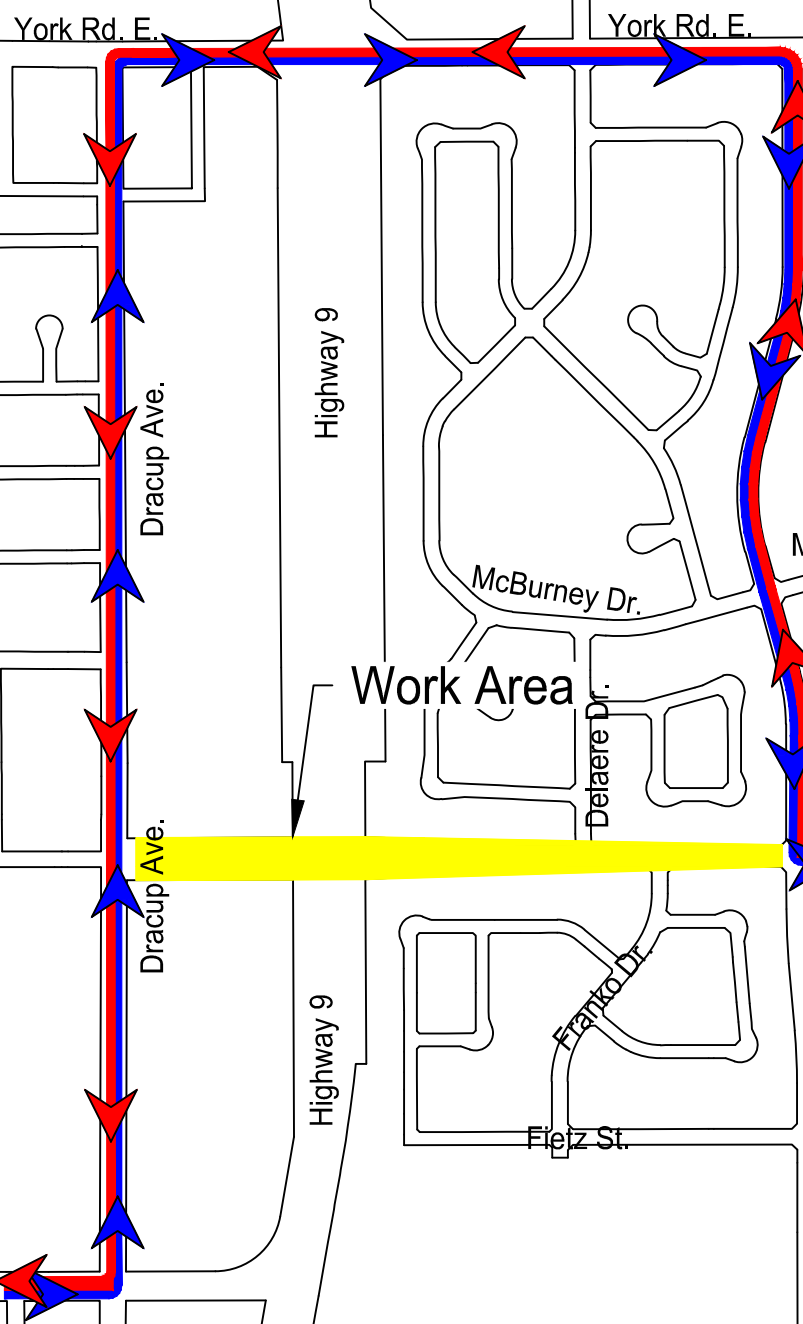

Darlington Street E. Reconstruction - Between Mayhew Avenue & Dracup Avenue

Legend

-  Work Zone
-  Northbound Detour
-  Southbound Detour

Last updated: May 20, 2021