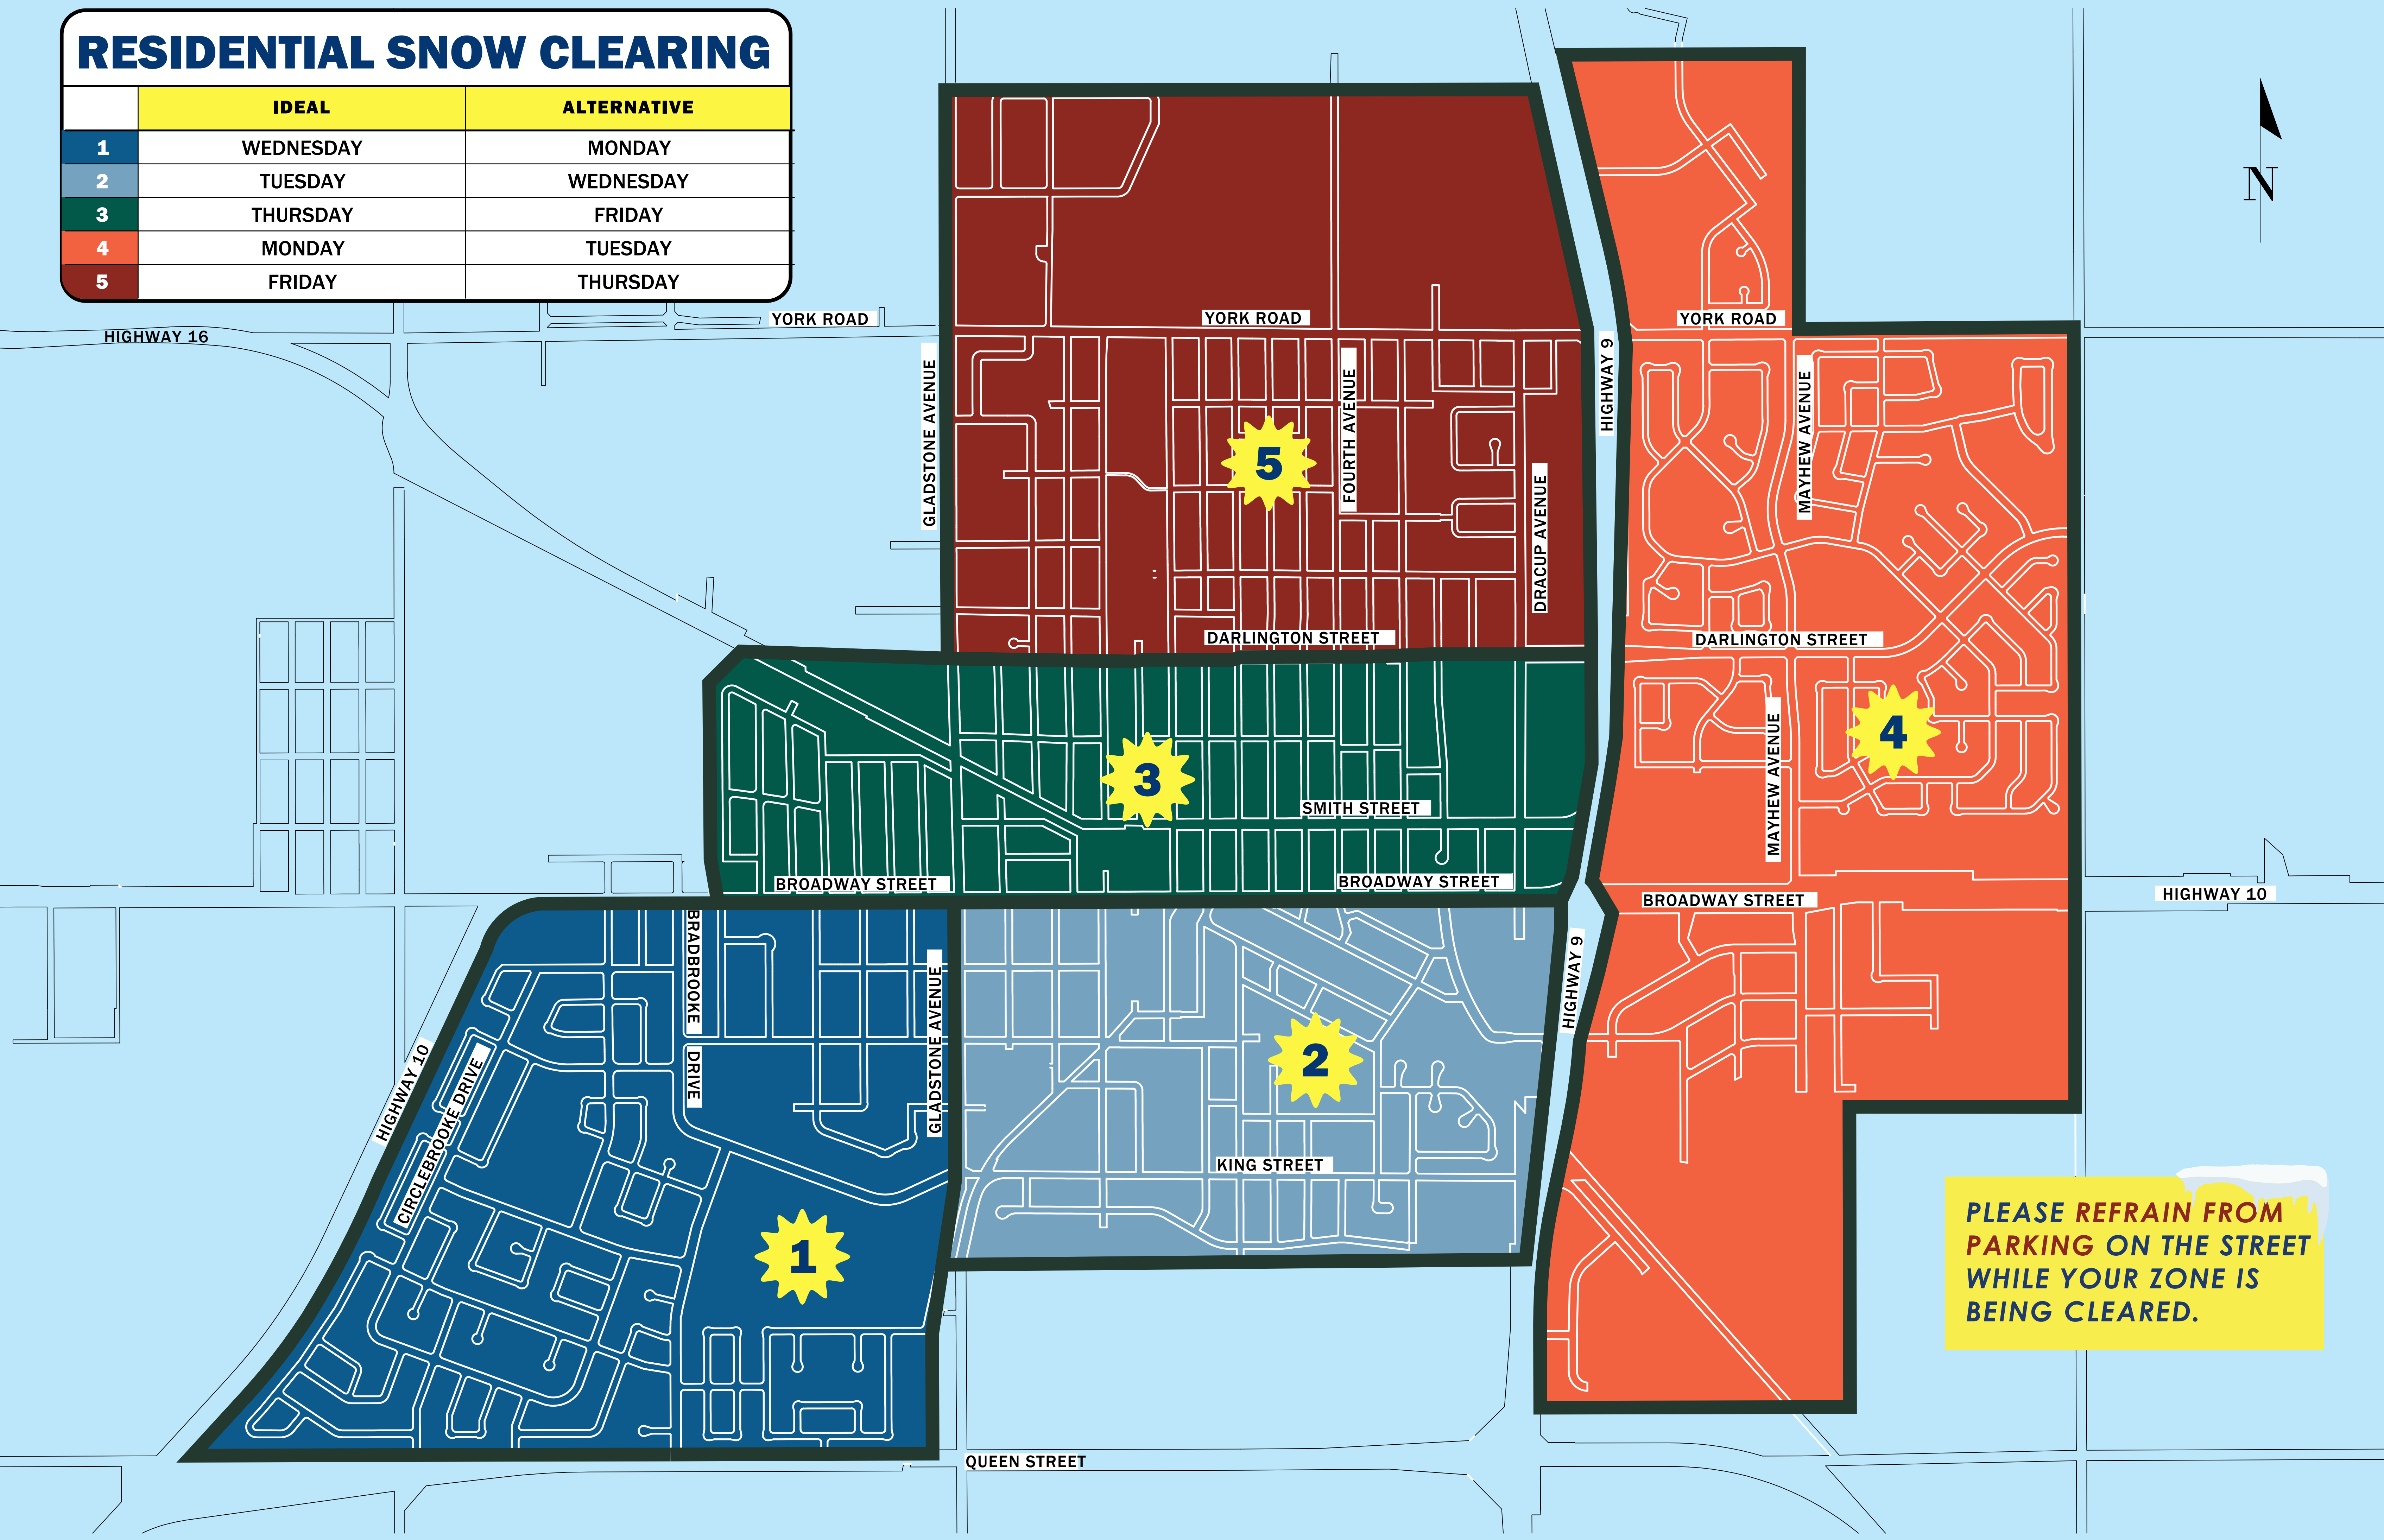

RESIDENTIAL SNOW CLEARING

	IDEAL	ALTERNATIVE
1	WEDNESDAY	MONDAY
2	TUESDAY	WEDNESDAY
3	THURSDAY	FRIDAY
4	MONDAY	TUESDAY
5	FRIDAY	THURSDAY

PLEASE REFRAIN FROM PARKING ON THE STREET WHILE YOUR ZONE IS BEING CLEARED.