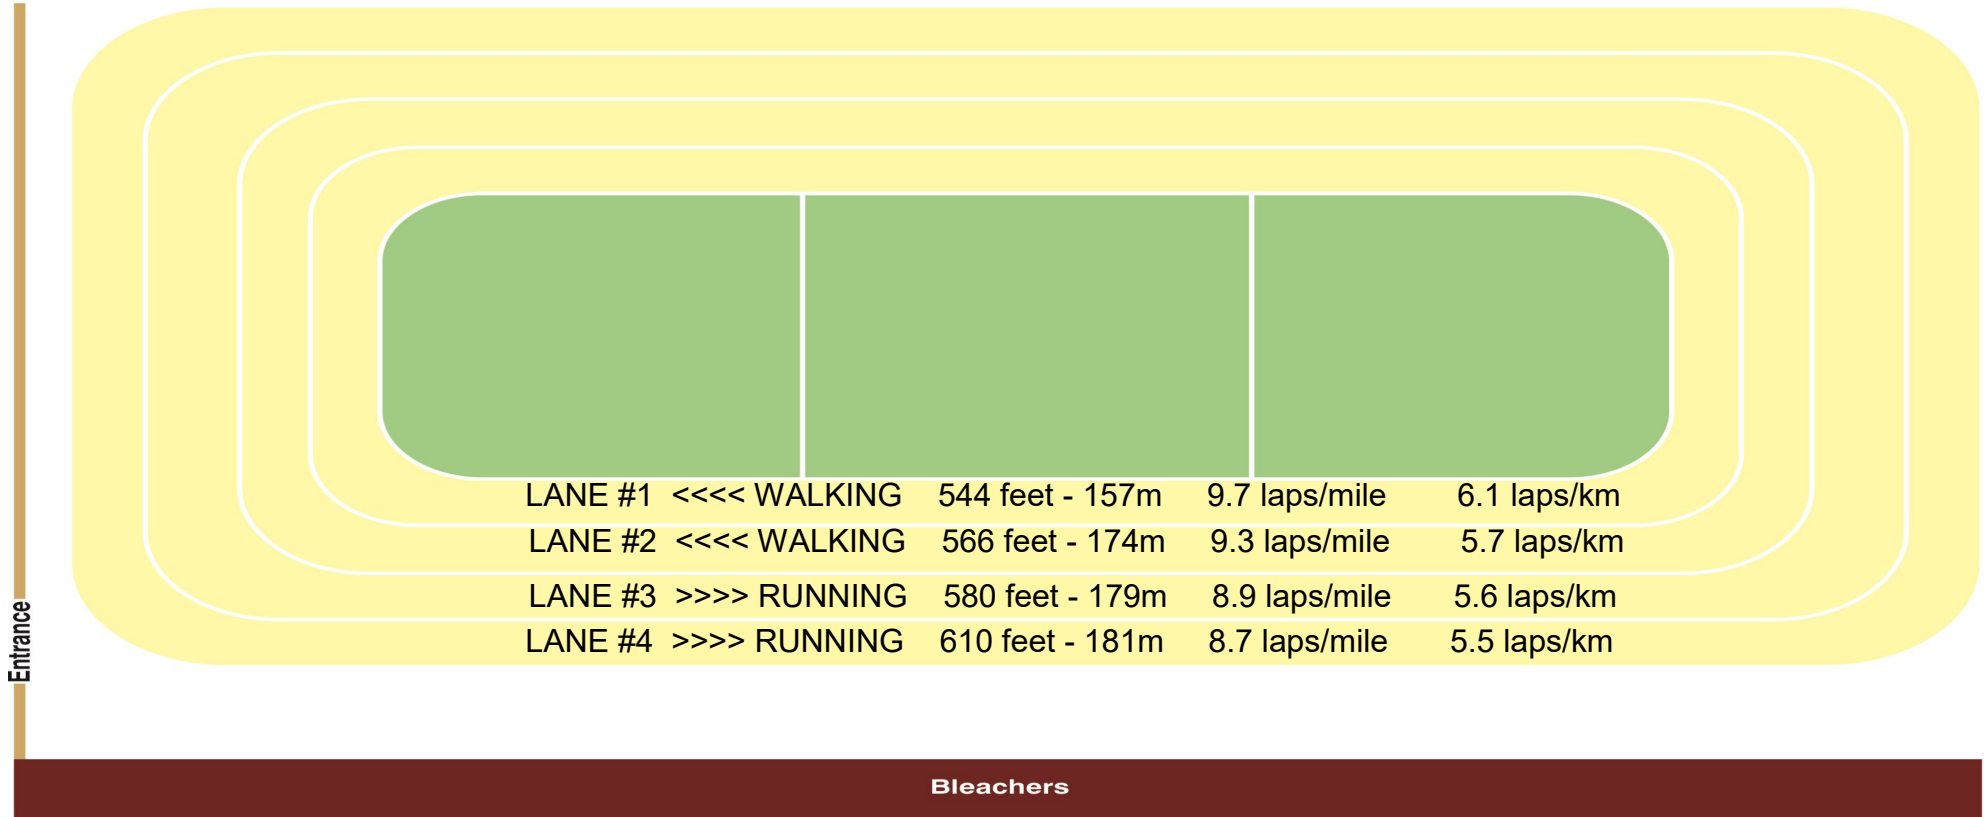

- Stay home if you are sick. Those showing symptoms of COVID-19 are advised to contact the Saskatchewan Health Line at 811 for further guidance.
- All users must check in and out at Guest Services.
- Exit the facility immediate after checking out.
- Do not congregate in common areas.
- A maximum of 30 people in total are allow in the facility. This includes all walkers and drop in sports participants.
- Maintain social distancing from those not within your household.
- Shared equipment must be cleaned and disinfected after use, even when not visibly dirty.
- Users are encouraged to bring full water bottles. Bottle filling stations are available. Do not share water bottles with other users.
- Follow directional arrows and traffic flow.
- Dressing rooms are not available for walking track and drop in sports users. Come dressed for your activity. Washrooms are available and cleaned regularly.
- The Gallagher Centre is committed to enhanced cleaning and disinfecting of common, high-touch surfaces throughout the facility, including areas within the Flexihall.