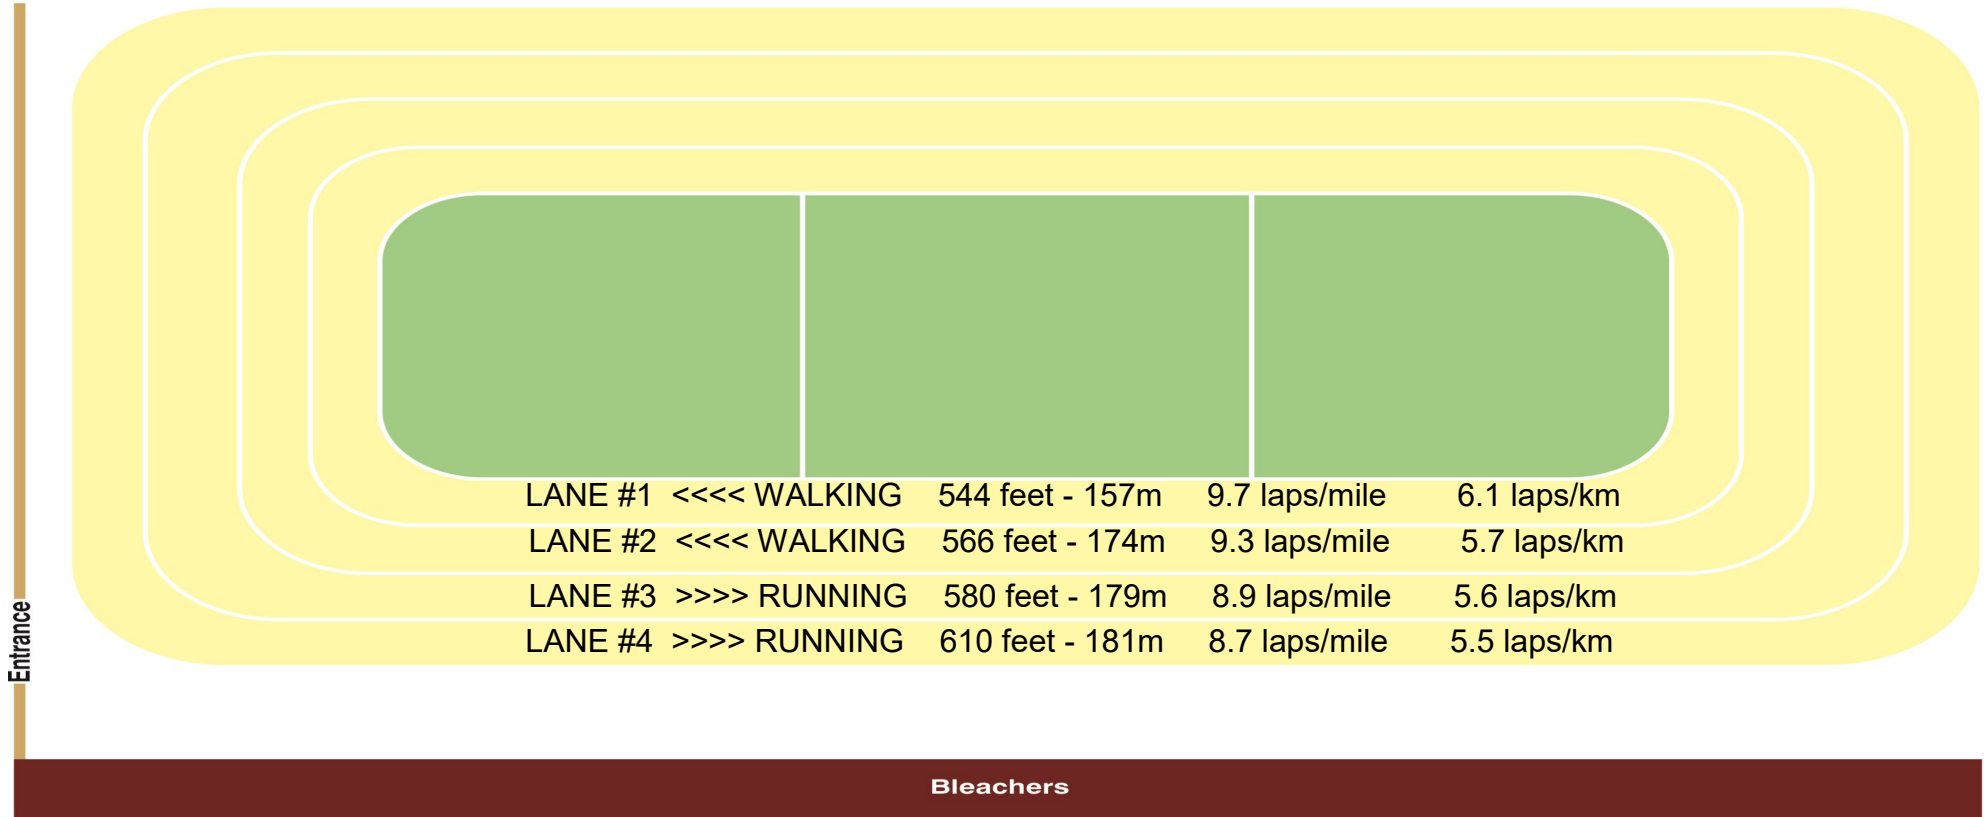

- Stay home if you are sick. Those showing symptoms of COVID-19 are advised to contact the Saskatchewan Health Line at 811 for further guidance.
- All users must check in and out at Guest Services.
- Exit the facility immediately after checking out.
- Do not congregate in common areas.
- A maximum of 30 people in total are allowed in the facility. This includes all walkers and drop-in sports participants.
- Maintain social distancing from those not within your household.
- Shared equipment must be cleaned and disinfected after use, even when not visibly dirty.
- Users are encouraged to bring full water bottles. Bottle filling stations are available. Do not share water bottles with other users.
- Follow directional arrows and traffic flow.
- Dressing rooms are not available for walking track and drop-in sports users. Come dressed for your activity. Washrooms are available and cleaned regularly.
- The Gallagher Centre is committed to enhanced cleaning and disinfecting of common, high-touch surfaces throughout the facility, including areas within the Flexihall.

Entrance

Bleachers

**SUBJECT TO CHANGE  
WITH NO NOTICE**

**Guest Services Hours:**

Monday, Wednesday & Friday 6:00 am to 9:00 pm; Tuesday & Thursday 8:45 am to 9:00 pm;

Saturday 11:45 pm to 9:00 pm; Sunday & Stat Holidays 12:45 pm to 5:00 pm