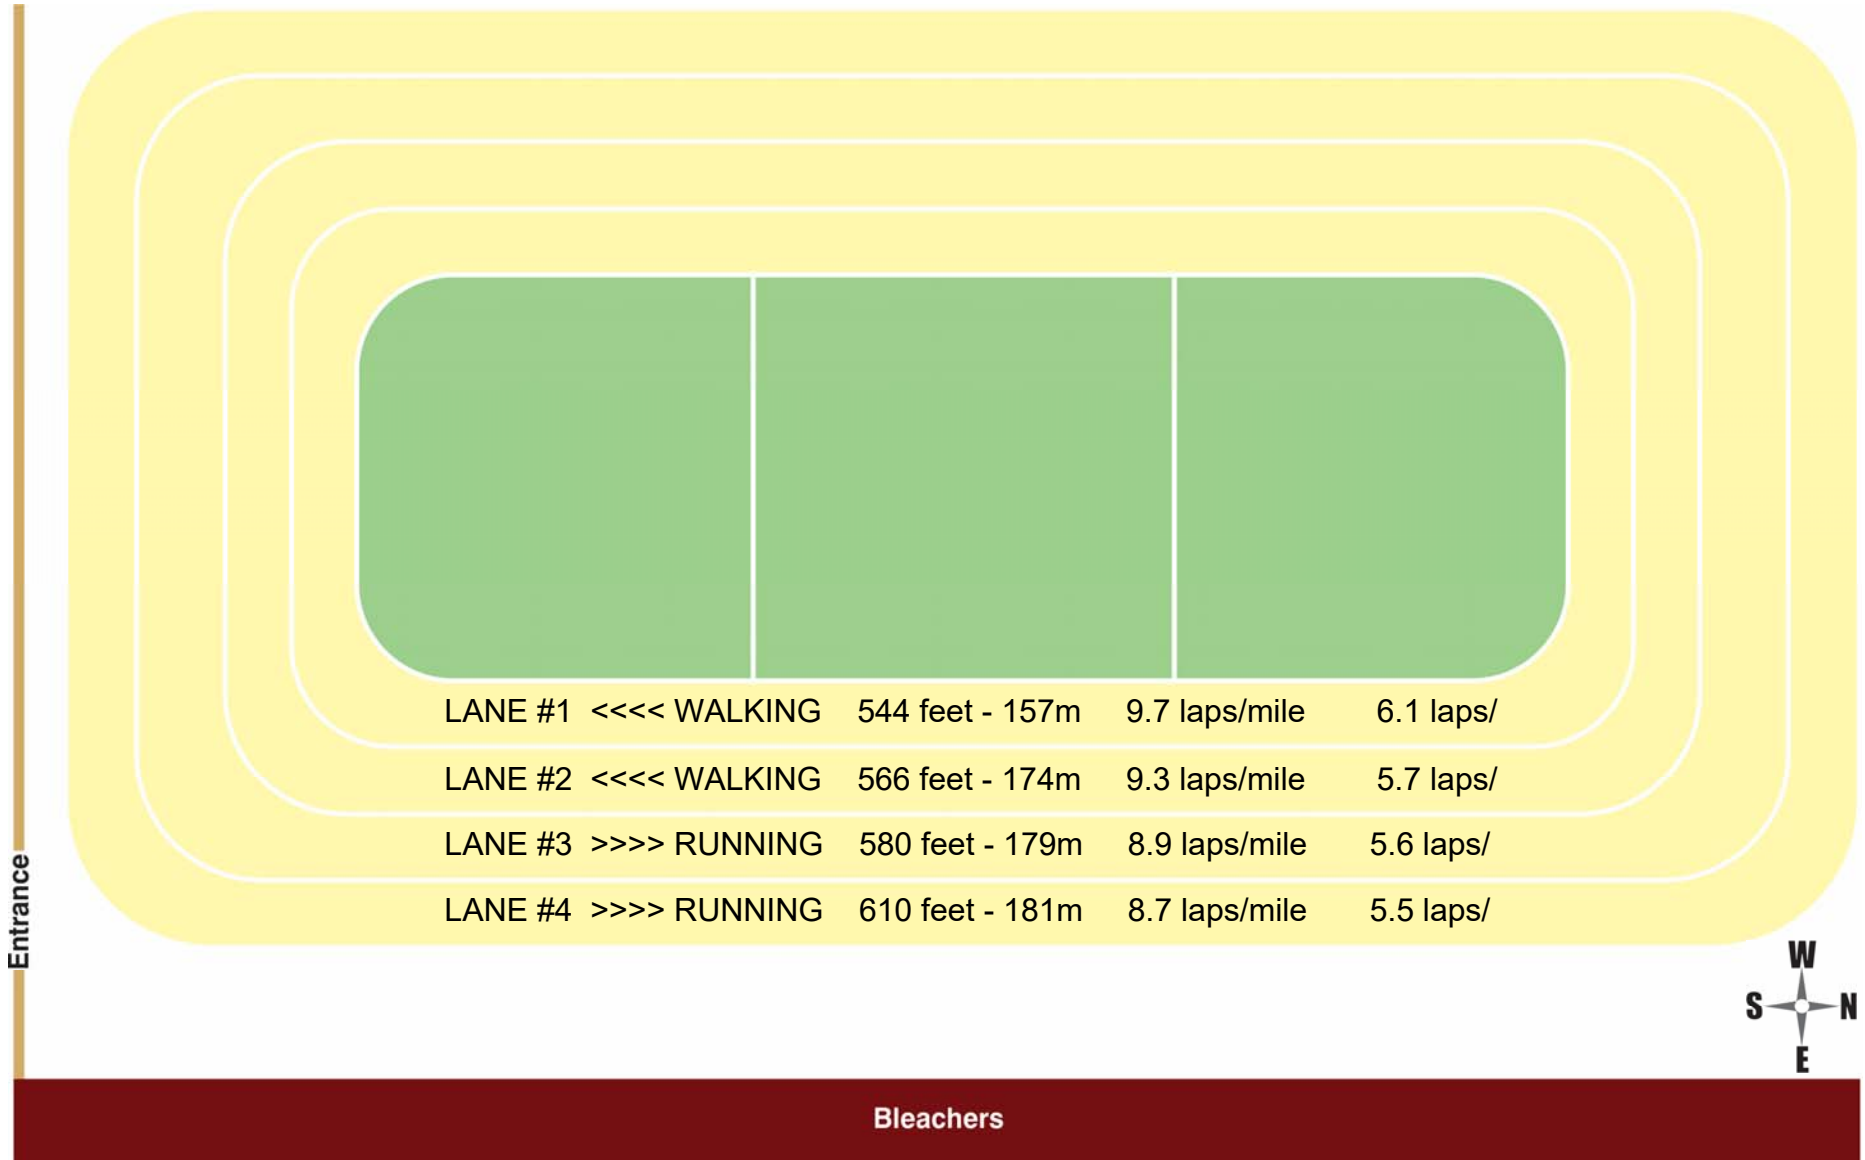

Guest Services Hours:

Monday, Wednesday & Friday 6:00 am to 9:00 pm; Tuesday & Thursday 8:45 am to 9:00 pm;
Saturday 11:45 pm to 9:00 pm; Sunday & Stat Holidays 12:45 pm to 5:00 pm

Walking Track Admissions: Preschool (0 to 2 years) Free | Single Admission (3 years and up) $3.00

Walking Track Packs: 25 Walk Pack $55.00 | 100 Walk Pack $215.00 | 200 Walk Pack $315.00

Preregister at cityofyorkton.perfectmind.com