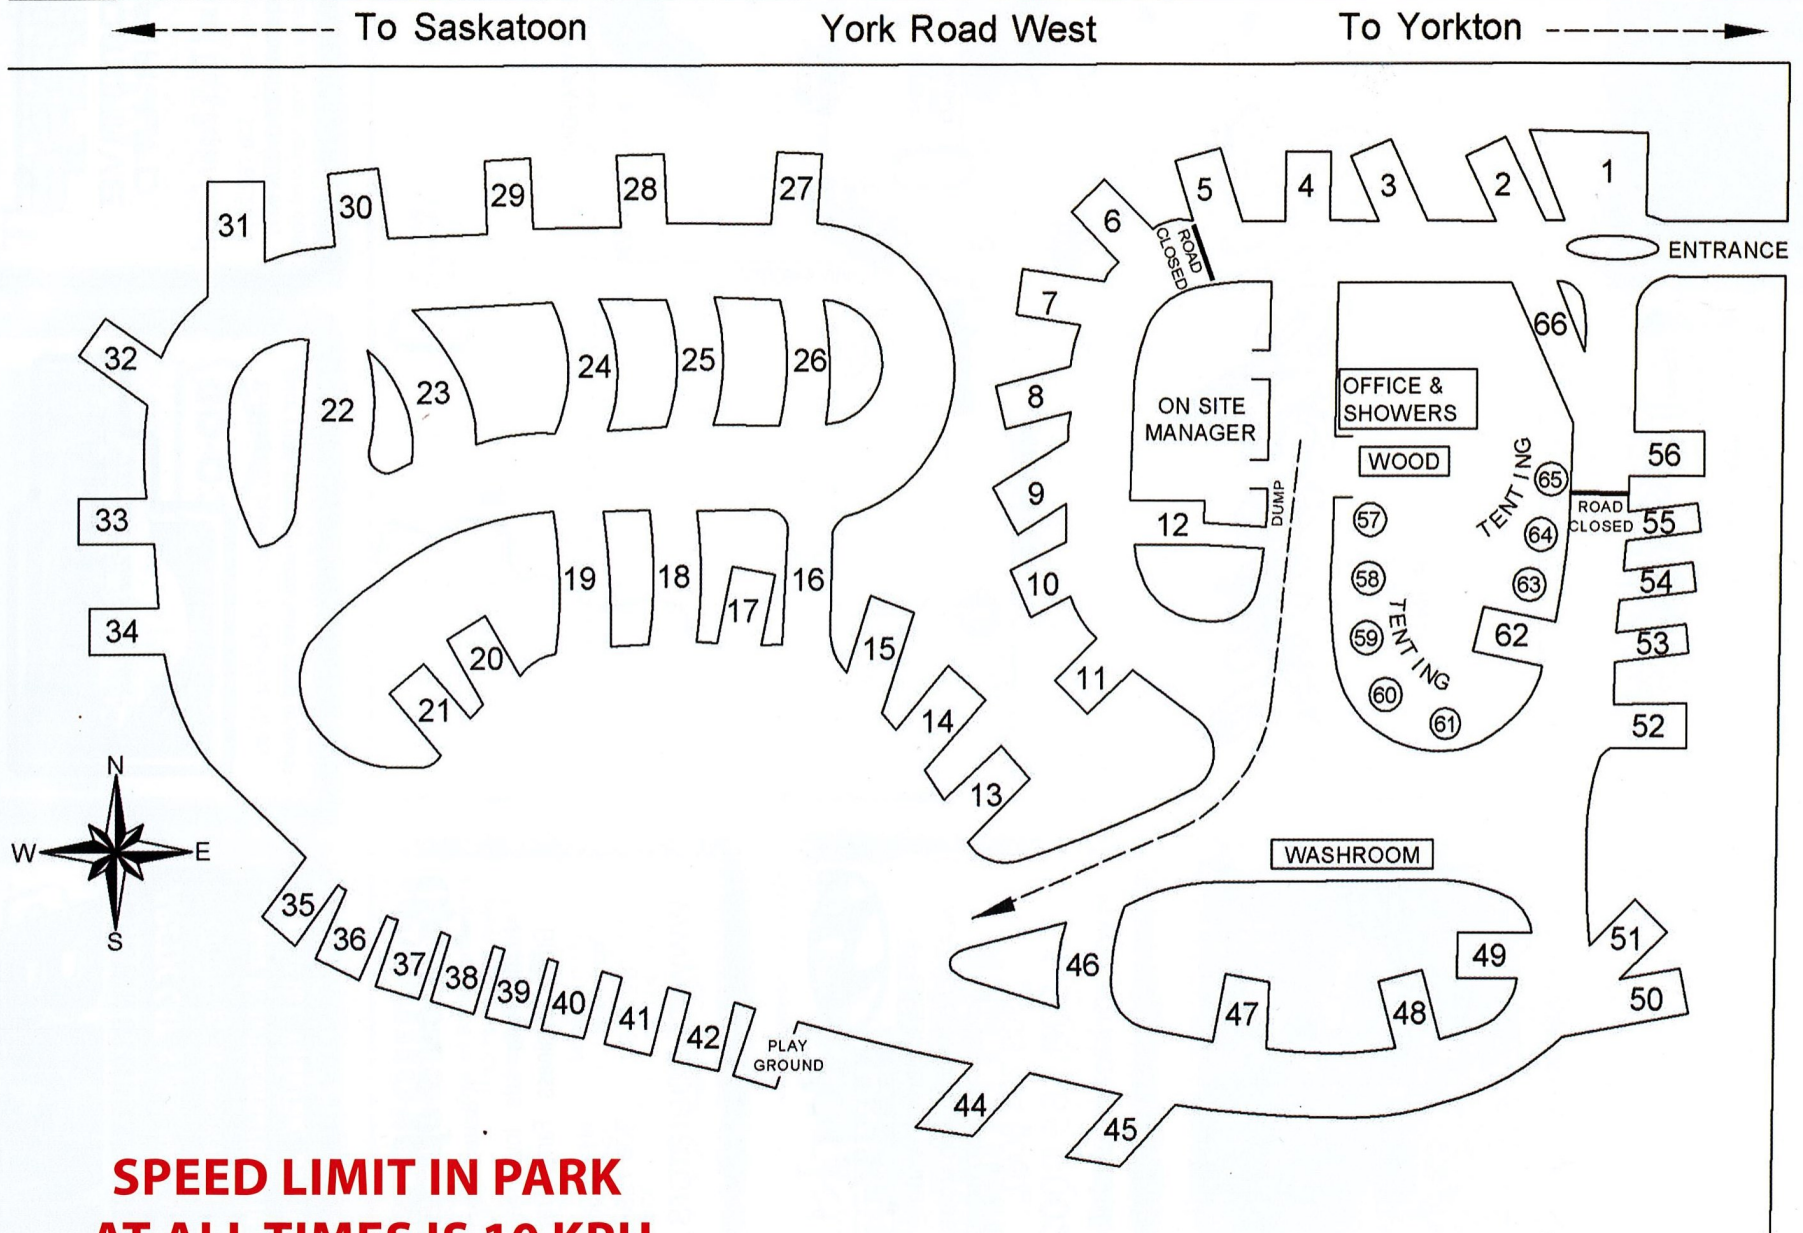

City of Yorkton Campground

**SPEED LIMIT IN PARK
AT ALL TIMES IS 10 KPH**