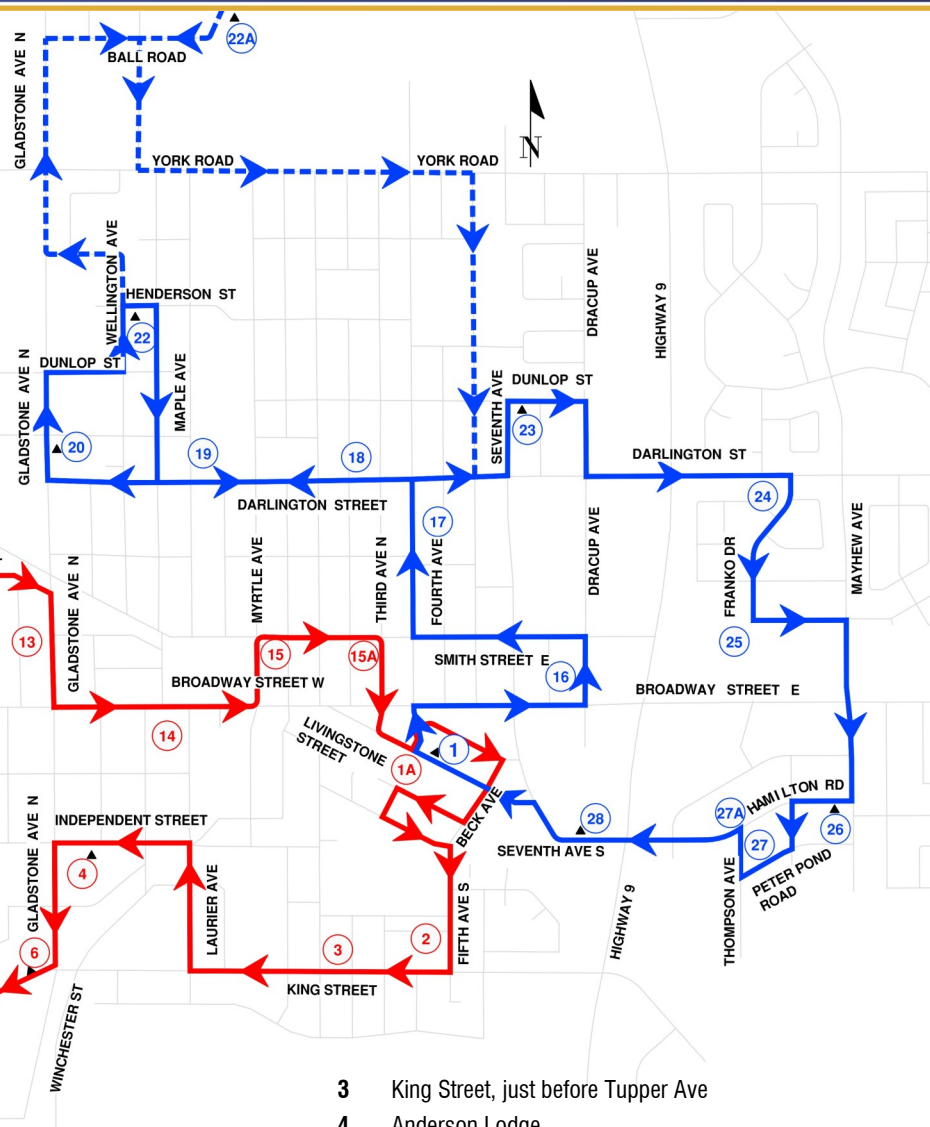

Hours of Operation

Monday to Friday:
7:00 a.m. - 7:00 p.m.
Saturday:
9:00 a.m. - 4:00 p.m.

Transit Supervisor

Monday to Friday
8:00 a.m. - 4:00 p.m.

306-621-6580

South Line

Stop	Location	Departing Time
		Past the Hour
1	Co-op Grocery Store	:00
1A	Food Bank	
	Tues. 10:00 am, 11:00 am, 12:00 pm & 1:00 pm	
	Wed. 12:00 pm, 1:00 pm & 2:00 pm	
	Thurs. 10:00 am, 11:00 am, 12:00 pm & 1:00 pm	
2	Across from Fairview Arms Fifth Ave S & Cameron St	

- 3 King Street, just before Tupper Ave
- 4 Anderson Lodge
Parking Lot of Public Health
- 6 Yorkton Housing Corp - Single Units
Bradbrooke Drive and Gladstone Ave
- 7 Hospital..... :06
Yorkton Regional Health Centre
- 8 Westview Apartments
Bradbrooke Dr & Allanbrooke Dr
- 8A Allan Bay Manor
- 9 Loaf n' Jug Mini Mall
Parkview Rd & Allanbrooke Dr

North Line

Stop	Location	Departing Time
		Past the Hour
	Co-op Grocery Store.....	:30
16	Partners in Employment & Service Canada Across from KFC	
17	Queen Elizabeth Court.....	:34
	Fourth Ave N	
18	Crescent Court & Darlington Apartments Darlington St, after Second Ave N	
19	Darlington St, west of train tracks Darlington St & Victoria Ave	
20	Parkland College.....	:37
	Gladstone Ave across from Parkland College	
22	Clements Court Wellington Ave & Henderson St	
22A	Sask Abilities..... 8:40 am, 5:40 pm Ball Road	
23	Heritage Place Seventh Ave	
24	Fenson, around corner from Darlington Fenson Cres, across from Yorkton Acupuncture & Wholistic Health Centre	
25	Parkland Mall	:45
	North entrance by Food Court	
26	Peavey Mart Lawrence Ave & Hamilton Rd	
27	WalMart - SW corner of Dodge Corner of Peter Pond Rd & Thompson Ave	
27A	SW corner of Thompson Ave & Hamilton Rd	
28	Behind SportChek.....	:50
	Seventh Ave, across from Staples	