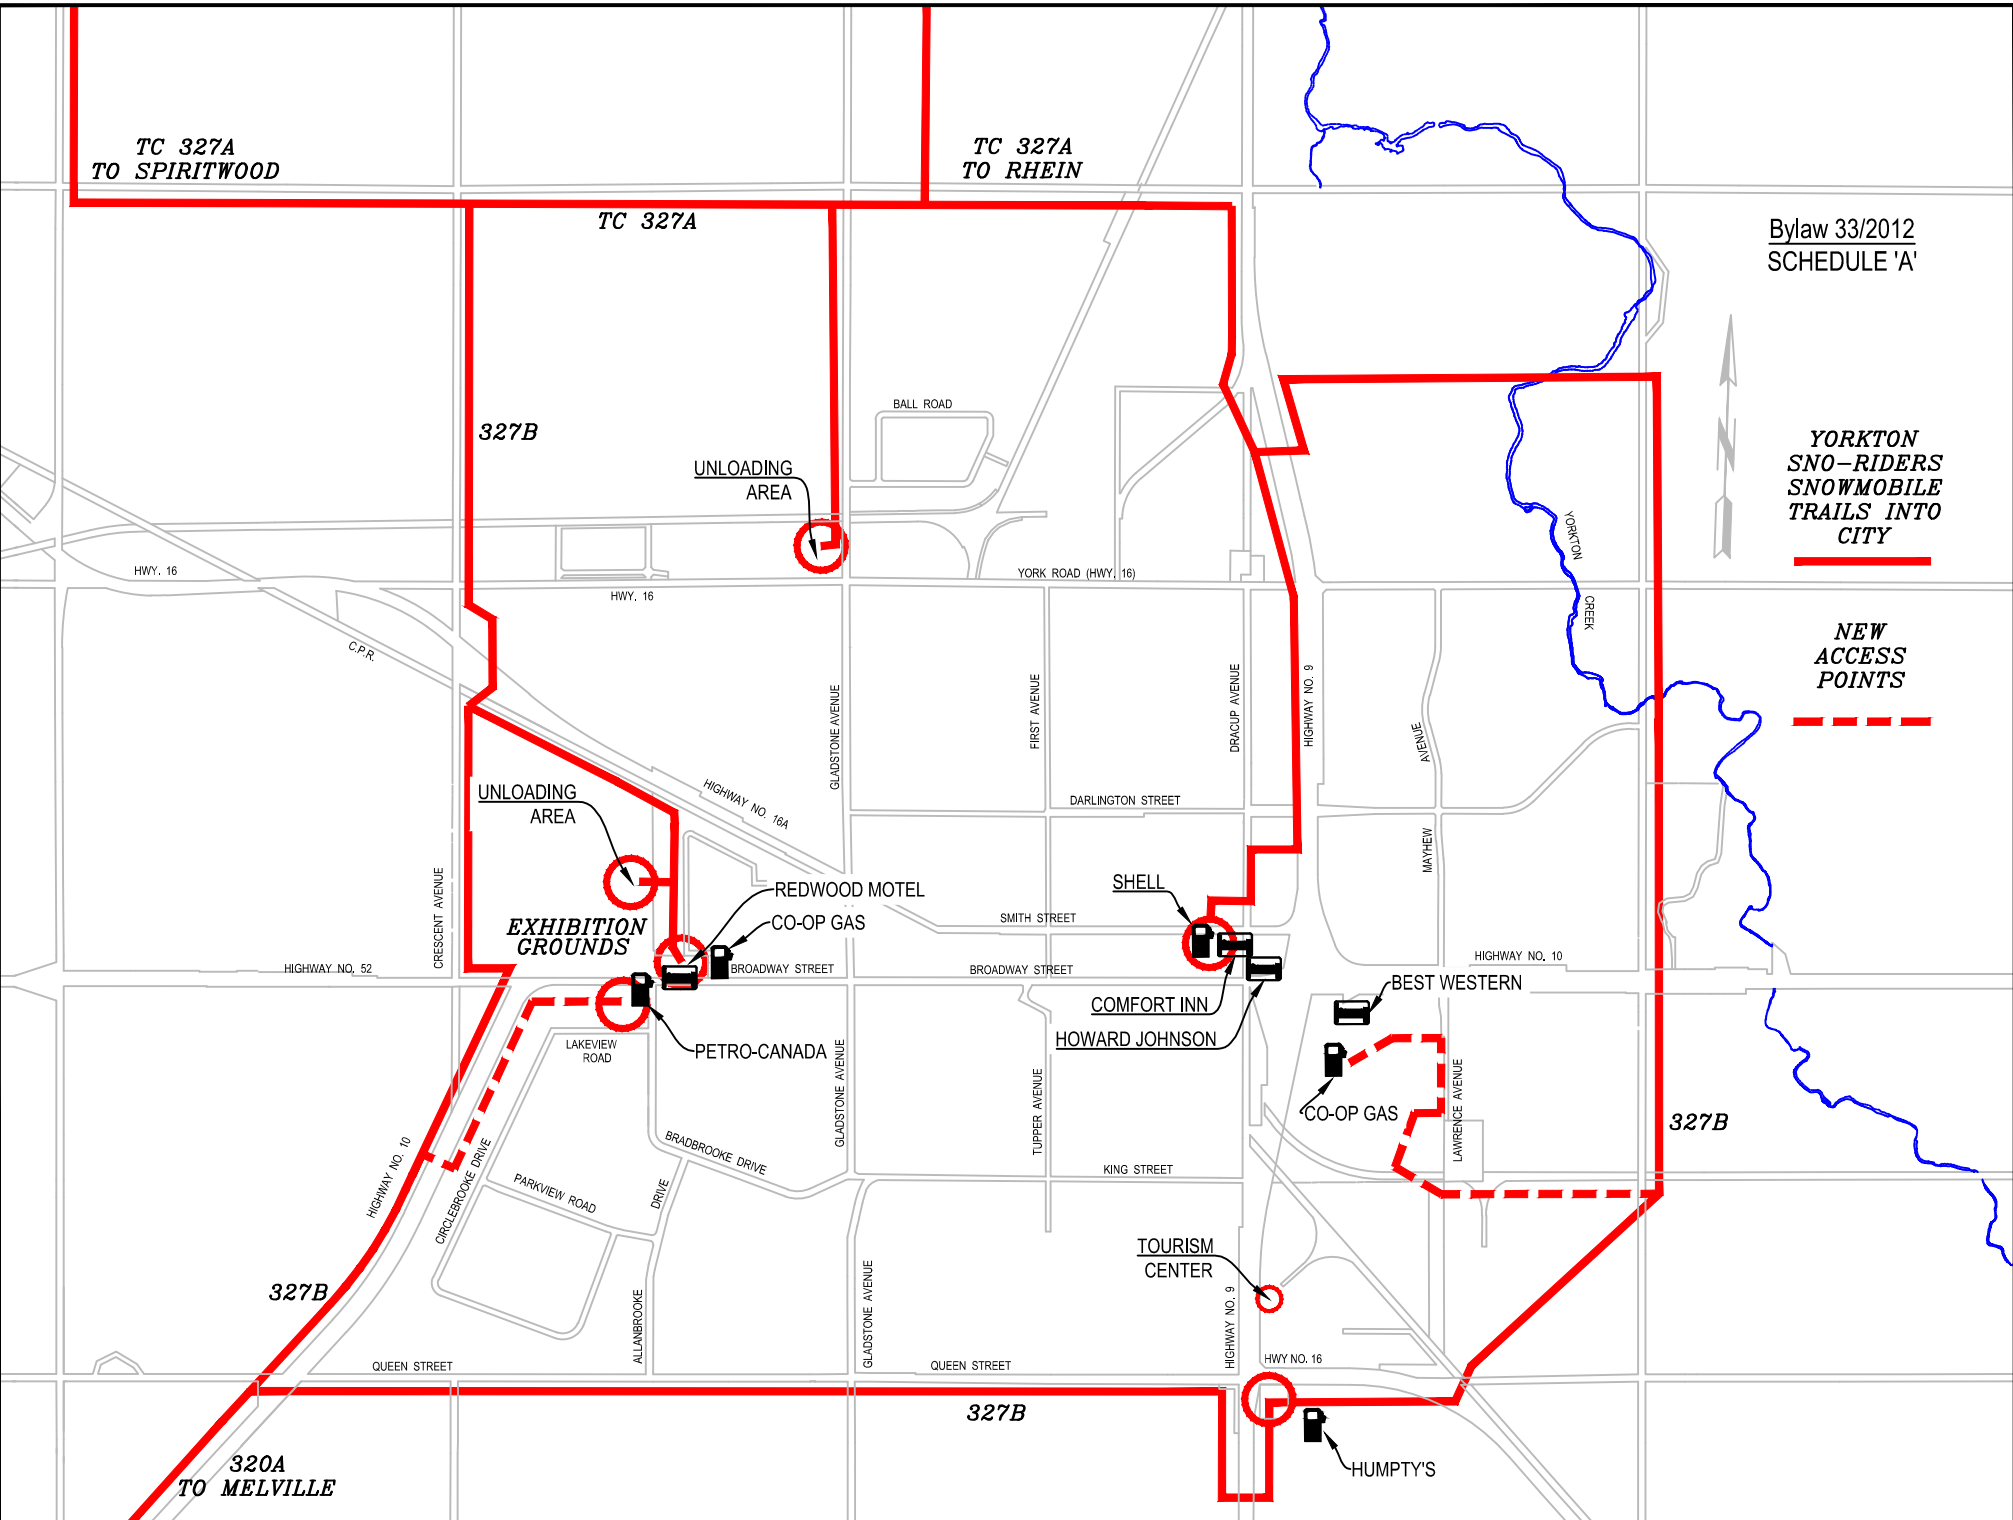

TC 327A
TO SPIRITWOOD

TC 327A
TO RHEIN

Bylaw 33/2012
SCHEDULE 'A'

YORKTON
SNO-RIDERS
TRAILS INTO
CITY

NEW
ACCESS
POINTS

TC 327A

327B

UNLOADING
AREA

HIGHWAY NO. 10

327B

327B

LAKEVIEW ROAD

PETRO-CANADA

BRADBROOKE DRIVE

CIRCLEBROOKE DRIVE

PARKVIEW ROAD

DRIVE

ALLANBROOKE

KING STREET

TOURISM
CENTER

HOWARD JOHNSON

QUEEN STREET

QUEEN STREET

327B

HIGHWAY NO. 9

HWY NO. 16

HUMPTY'S

320A
TO MELVILLE